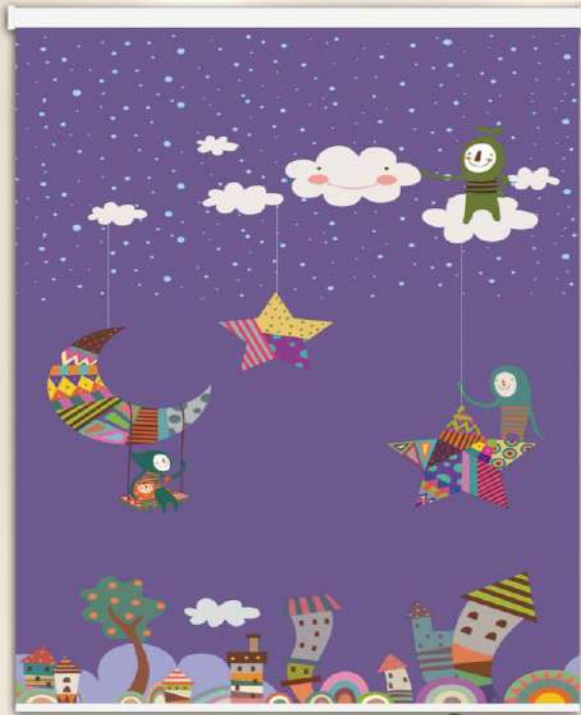

PRINTED ROLLER SHADES

CT.042-B

**BEST
SELLER!**

MAX WIDTH	350 cm (Recommended: 300 cm)
MAX HEIGHT	230 cm (Recommended: 215 cm)

“STAR”® blinds