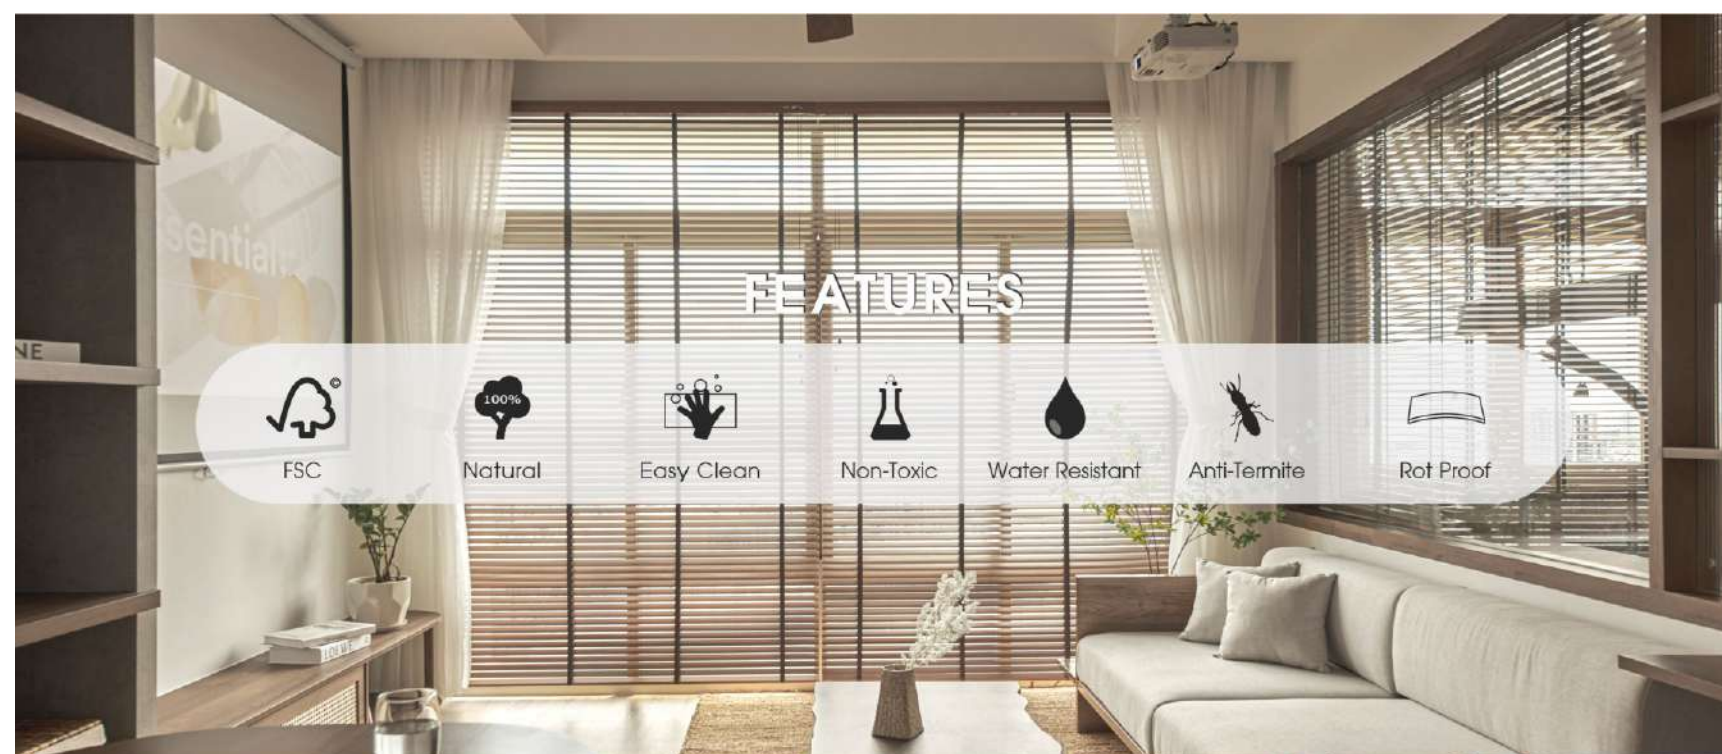

COFFEE SHOP

GYM

WORKING ROOM

Inspired by Nature

FEATURES

FSC

Natural

Easy Clean