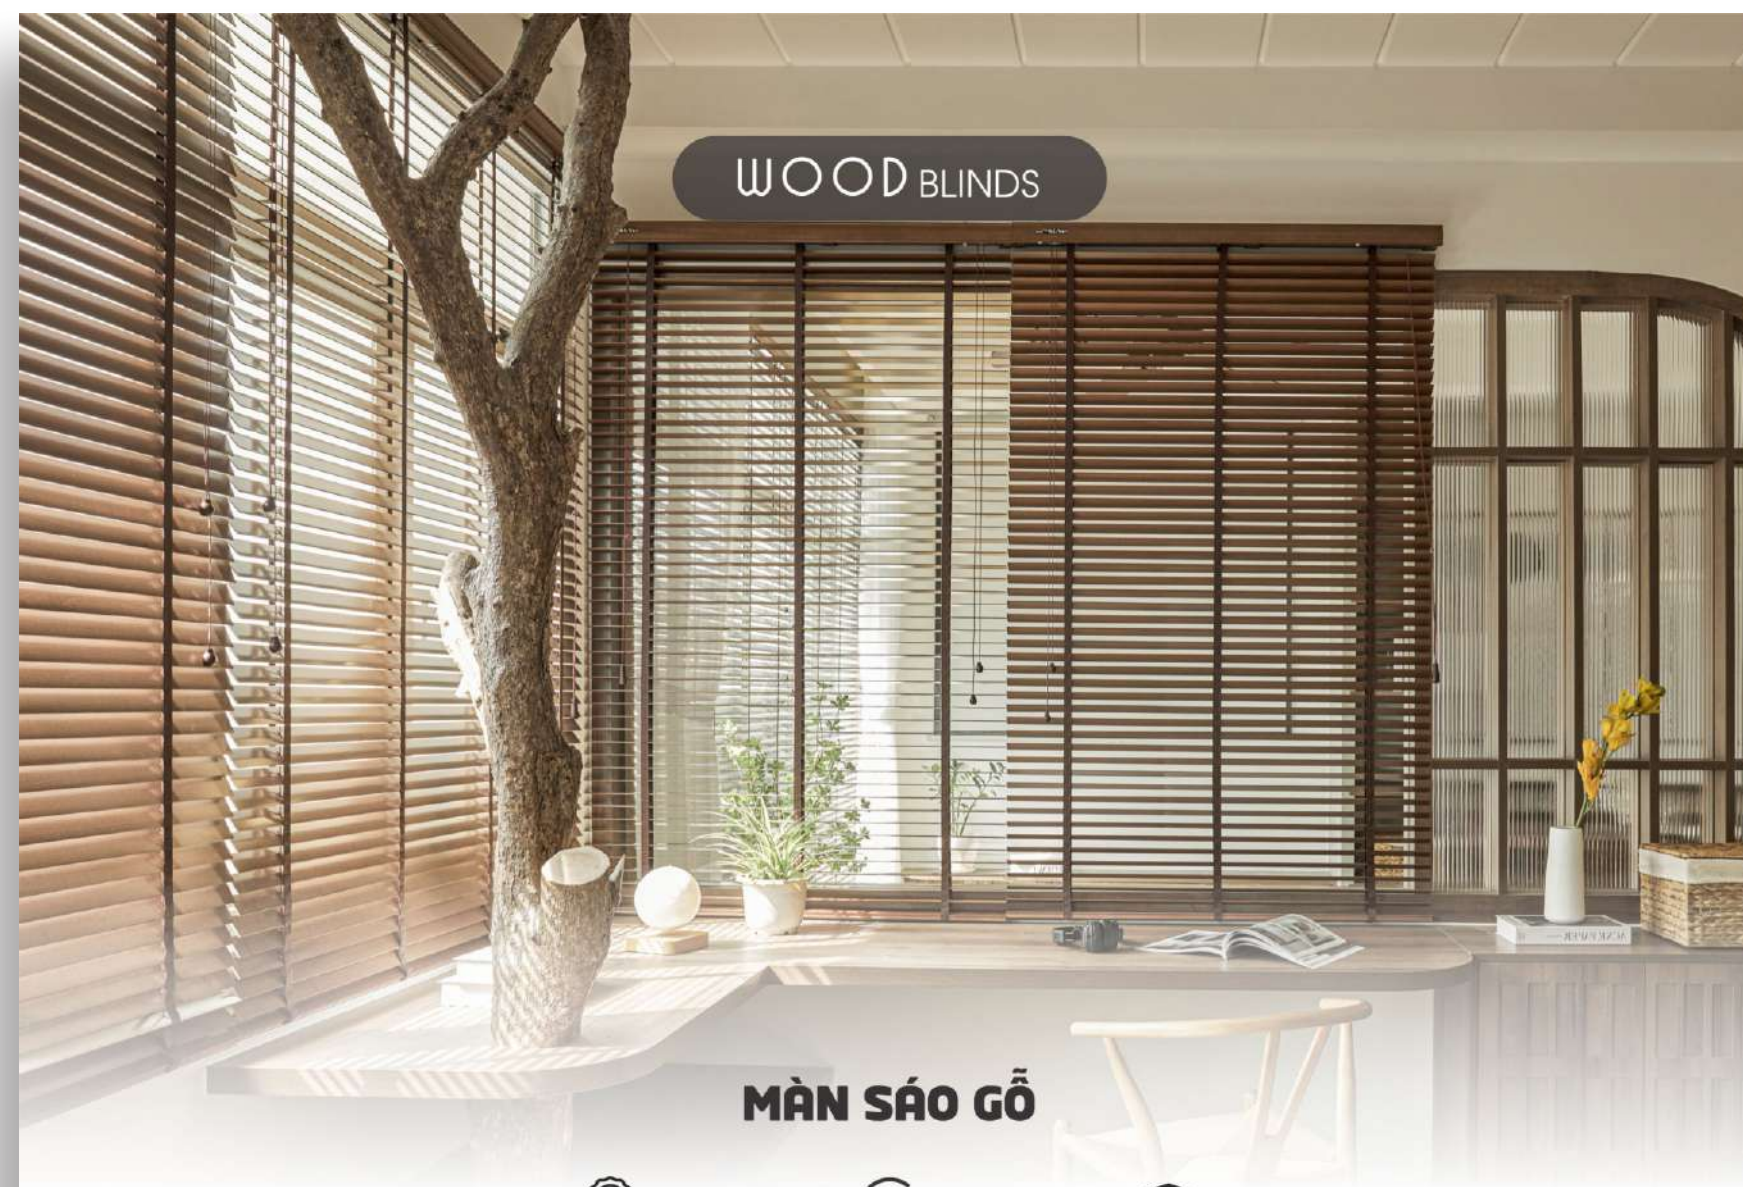

WOOD BLINDS

MÀN SÁO GỖ

CHẤT LƯỢNG GỖ CAO CẤP

XOAY LẬT LÁ 180°

ĐỘ BỀN VƯỢT TRỘI